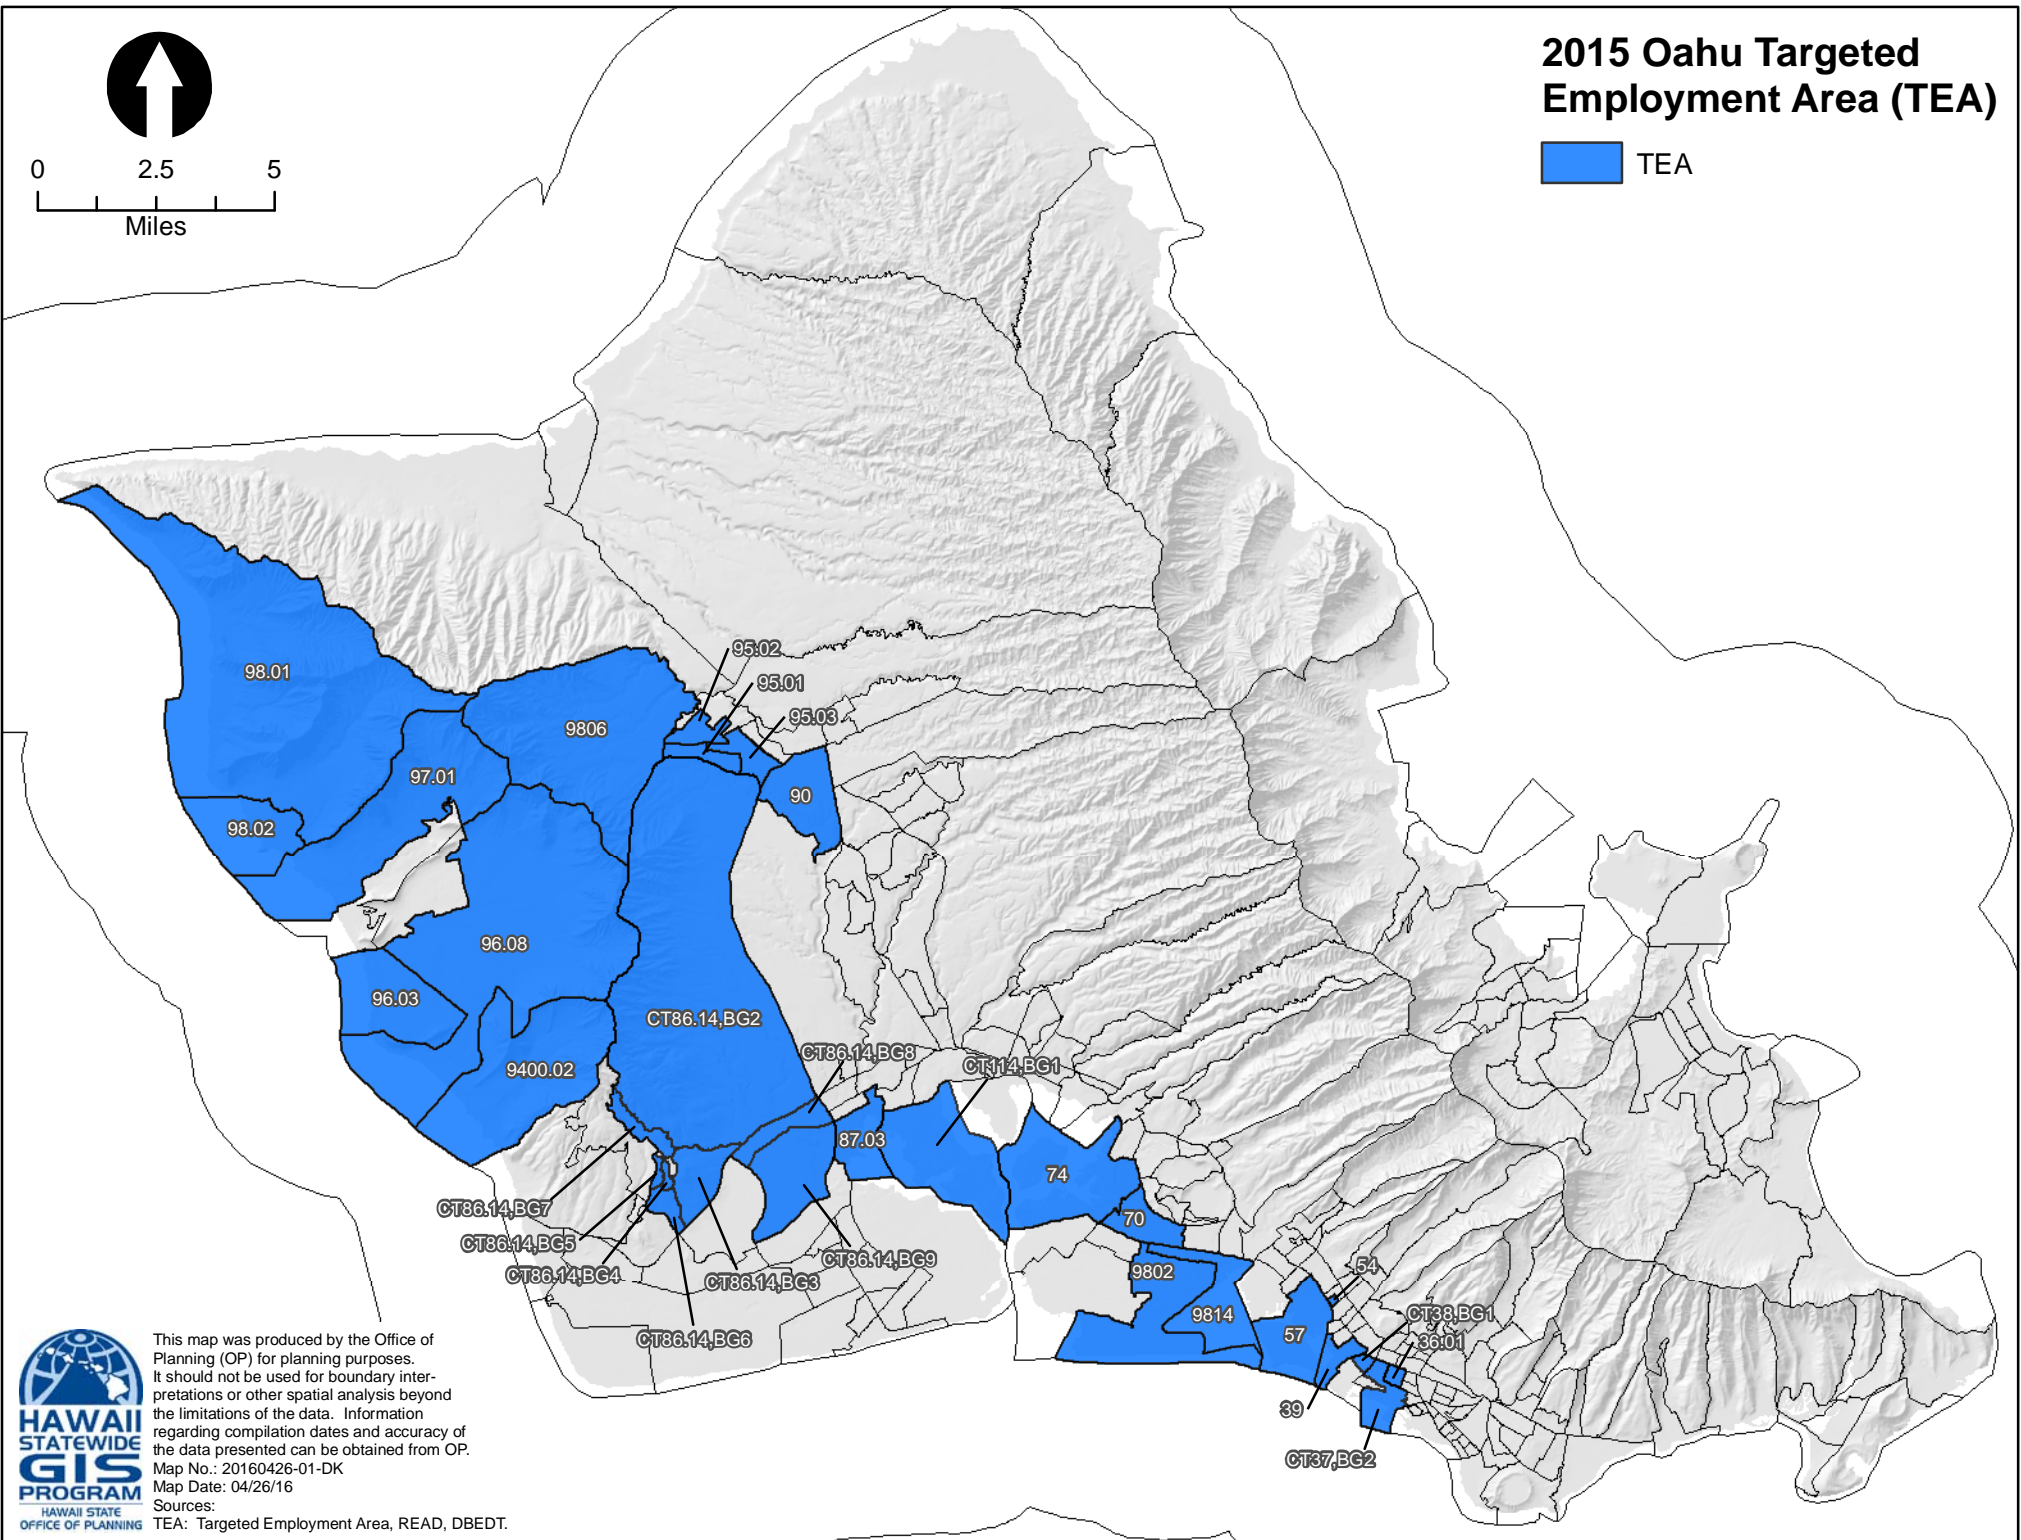

2015 Oahu Targeted Employment Area (TEA)

 TEA

This map was produced by the Office of Planning (OP) for planning purposes. It should not be used for boundary interpretations or other spatial analysis beyond the limitations of the data. Information regarding compilation dates and accuracy of the data presented can be obtained from OP.
Map No.: 20160426-01-DK
Map Date: 04/26/16
Sources:
TEA: Targeted Employment Area, READ, DBEDT.